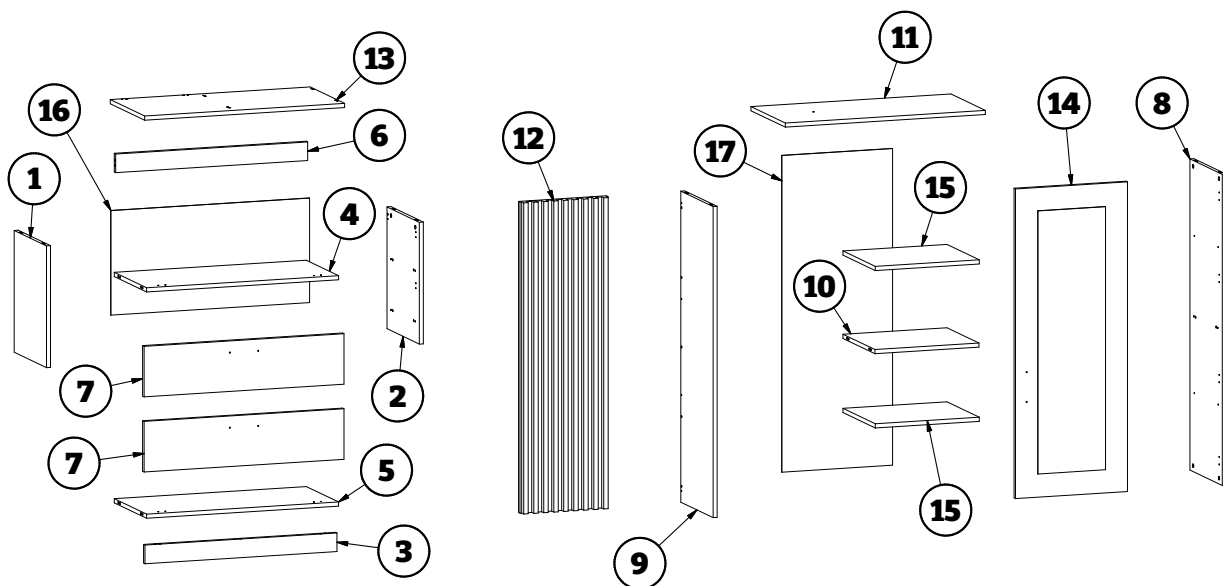

MALMO GARDEROBA 1D2K

(90x190x43cm) - 79 kg

- | | | |
|--------------------------|---------------------------|---------------------------|
| ① x1 523x400x18mm | ② x1 523x400x18mm | ③ x1 80x862x18mm |
| ④ x1 862x400x18mm | ⑤ x1 862x400x18mm | ⑥ x1 80x862x18mm |
| ⑦ x2 217x893x18mm | ⑧ x1 1336x400x18mm | ⑨ x4 1336x400x18mm |
| ⑩ x1 467x395x18mm | ⑪ x1 900x425x18mm | ⑫ x1 1336x395x48mm |
| ⑬ x1 900x425x18mm | ⑭ x1 1330x498x18mm | ⑮ x2 467x395x18mm |
| ⑯ x1 894x450x3mm | ⑰ x1 1360x498x3mm | |

   <p>x 37 $\varnothing 8 \times 35 \text{mm}$</p>	   <p>x 8</p>	  <p>x 3</p>
  <p>x 6</p>	   <p>x 51</p>	   <p>x 16 $\varnothing 4 \times 16 \text{mm}$</p>
  <p>x 1</p>	   <p>x 37</p>	   <p>x 32 $\varnothing 3,5 \times 16 \text{mm}$</p>
   <p>x 8</p>	   <p>x 16</p>	   <p>x 37</p>
   <p>x 4</p>	  <p>x 6</p>	  <p>x 4</p>
   <p>x 12</p>	   <p>x 6</p>	